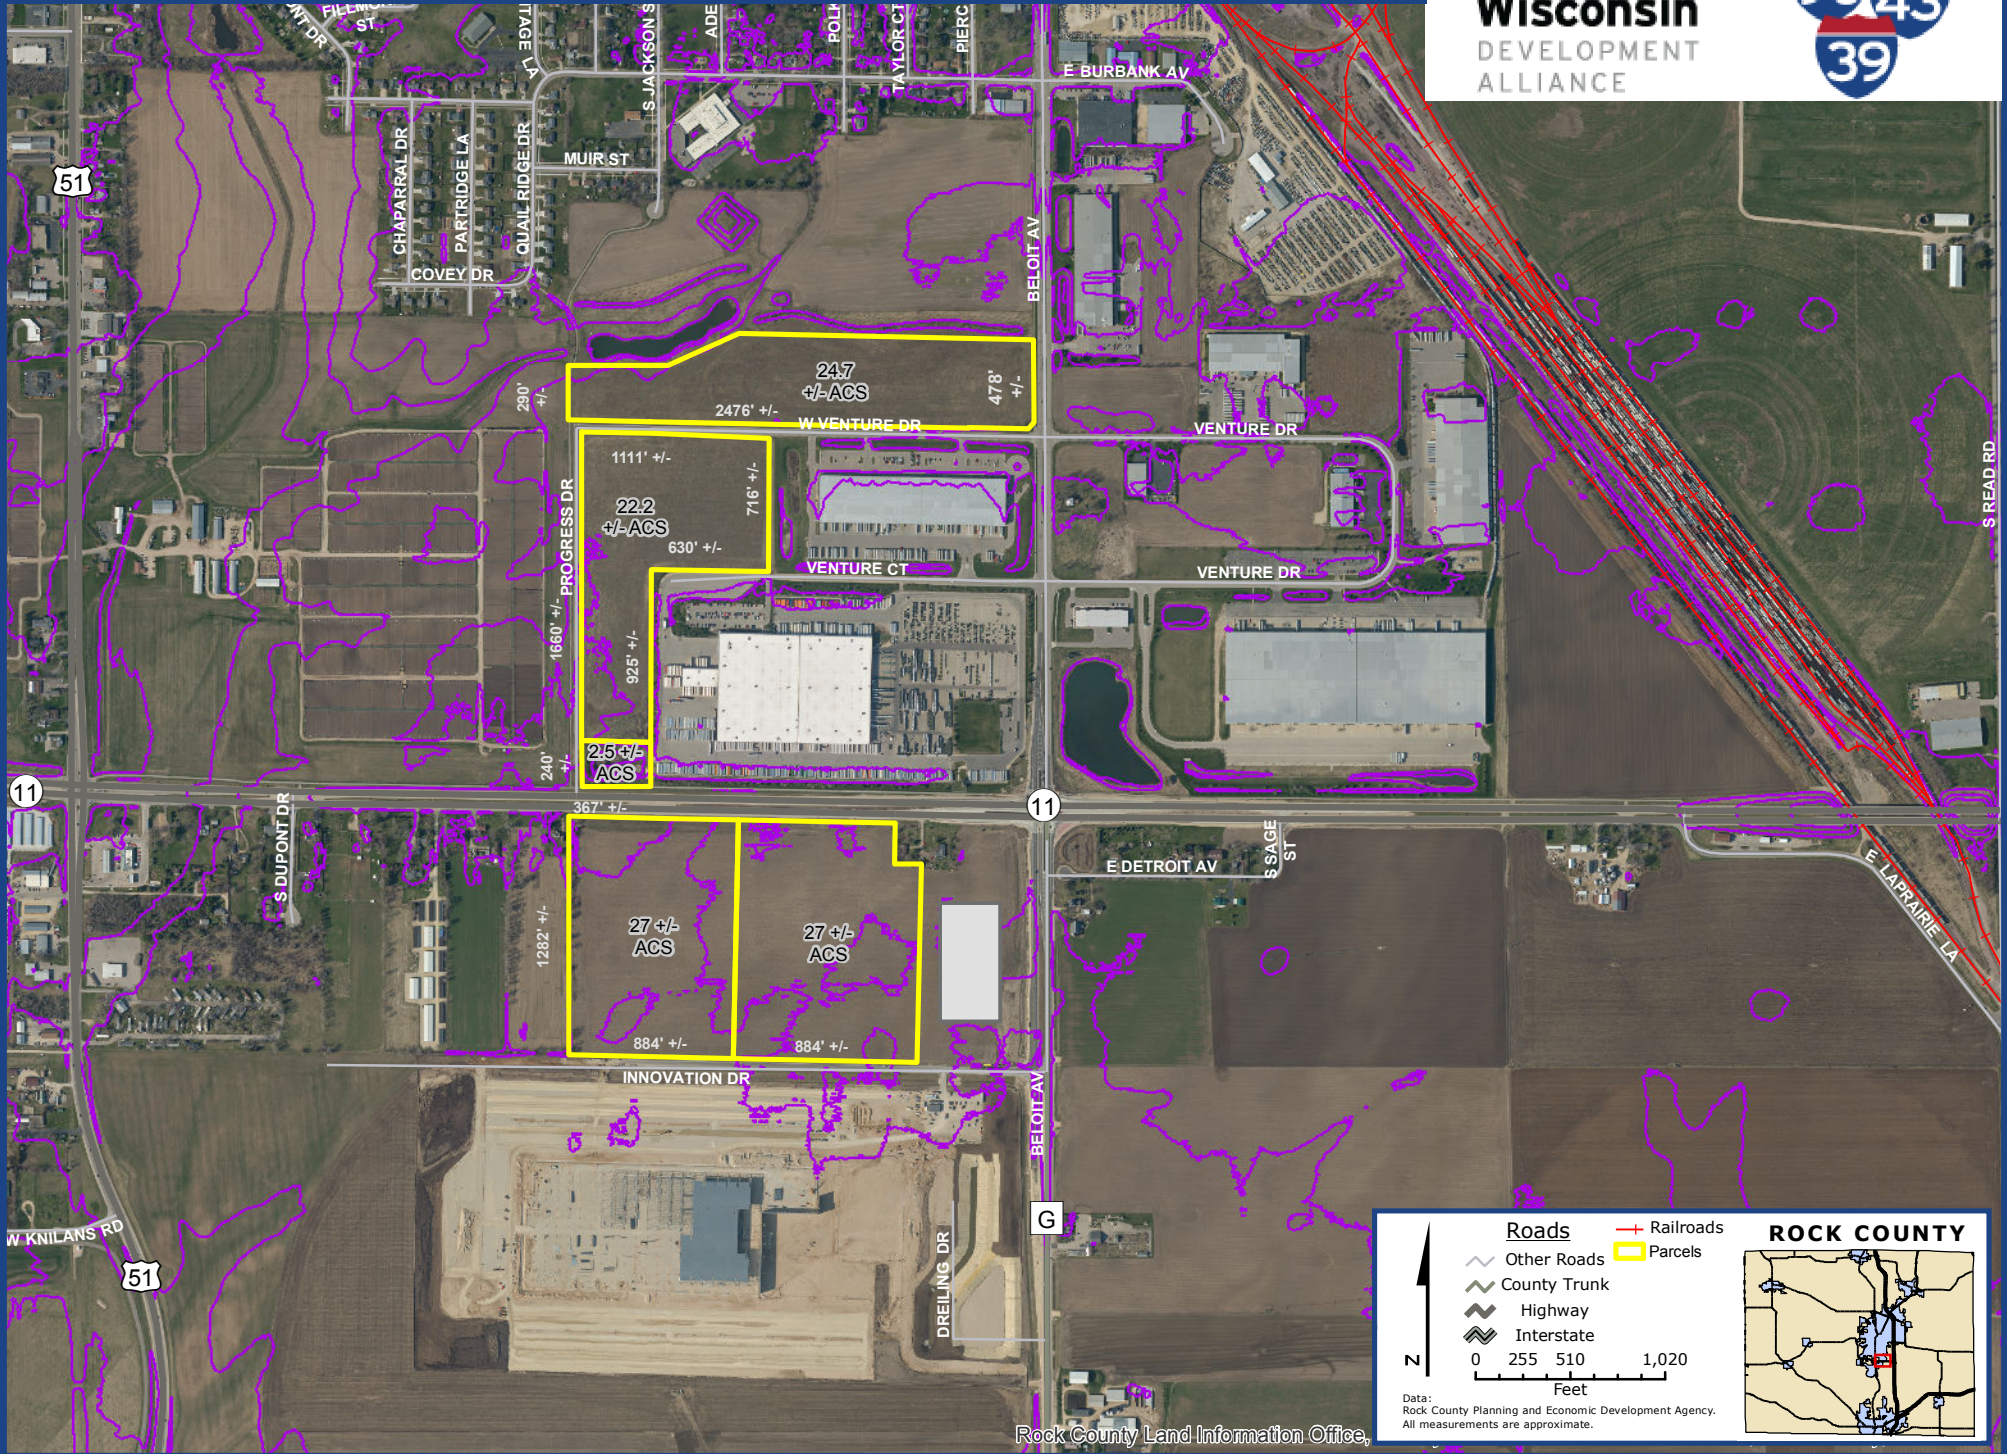

# Beloit Ave. Park and Business Park South - Janesville, WI

**Rock County  
Wisconsin**  
DEVELOPMENT  
ALLIANCE

**ROCK COUNTY**

**Roads**

- Other Roads
- County Trunk
- Highway
- Interstate

**Railroads**

- Railroads

**Parcels**

- Parcels

0 255 510 1,020 Feet

Data: Rock County Planning and Economic Development Agency. All measurements are approximate.