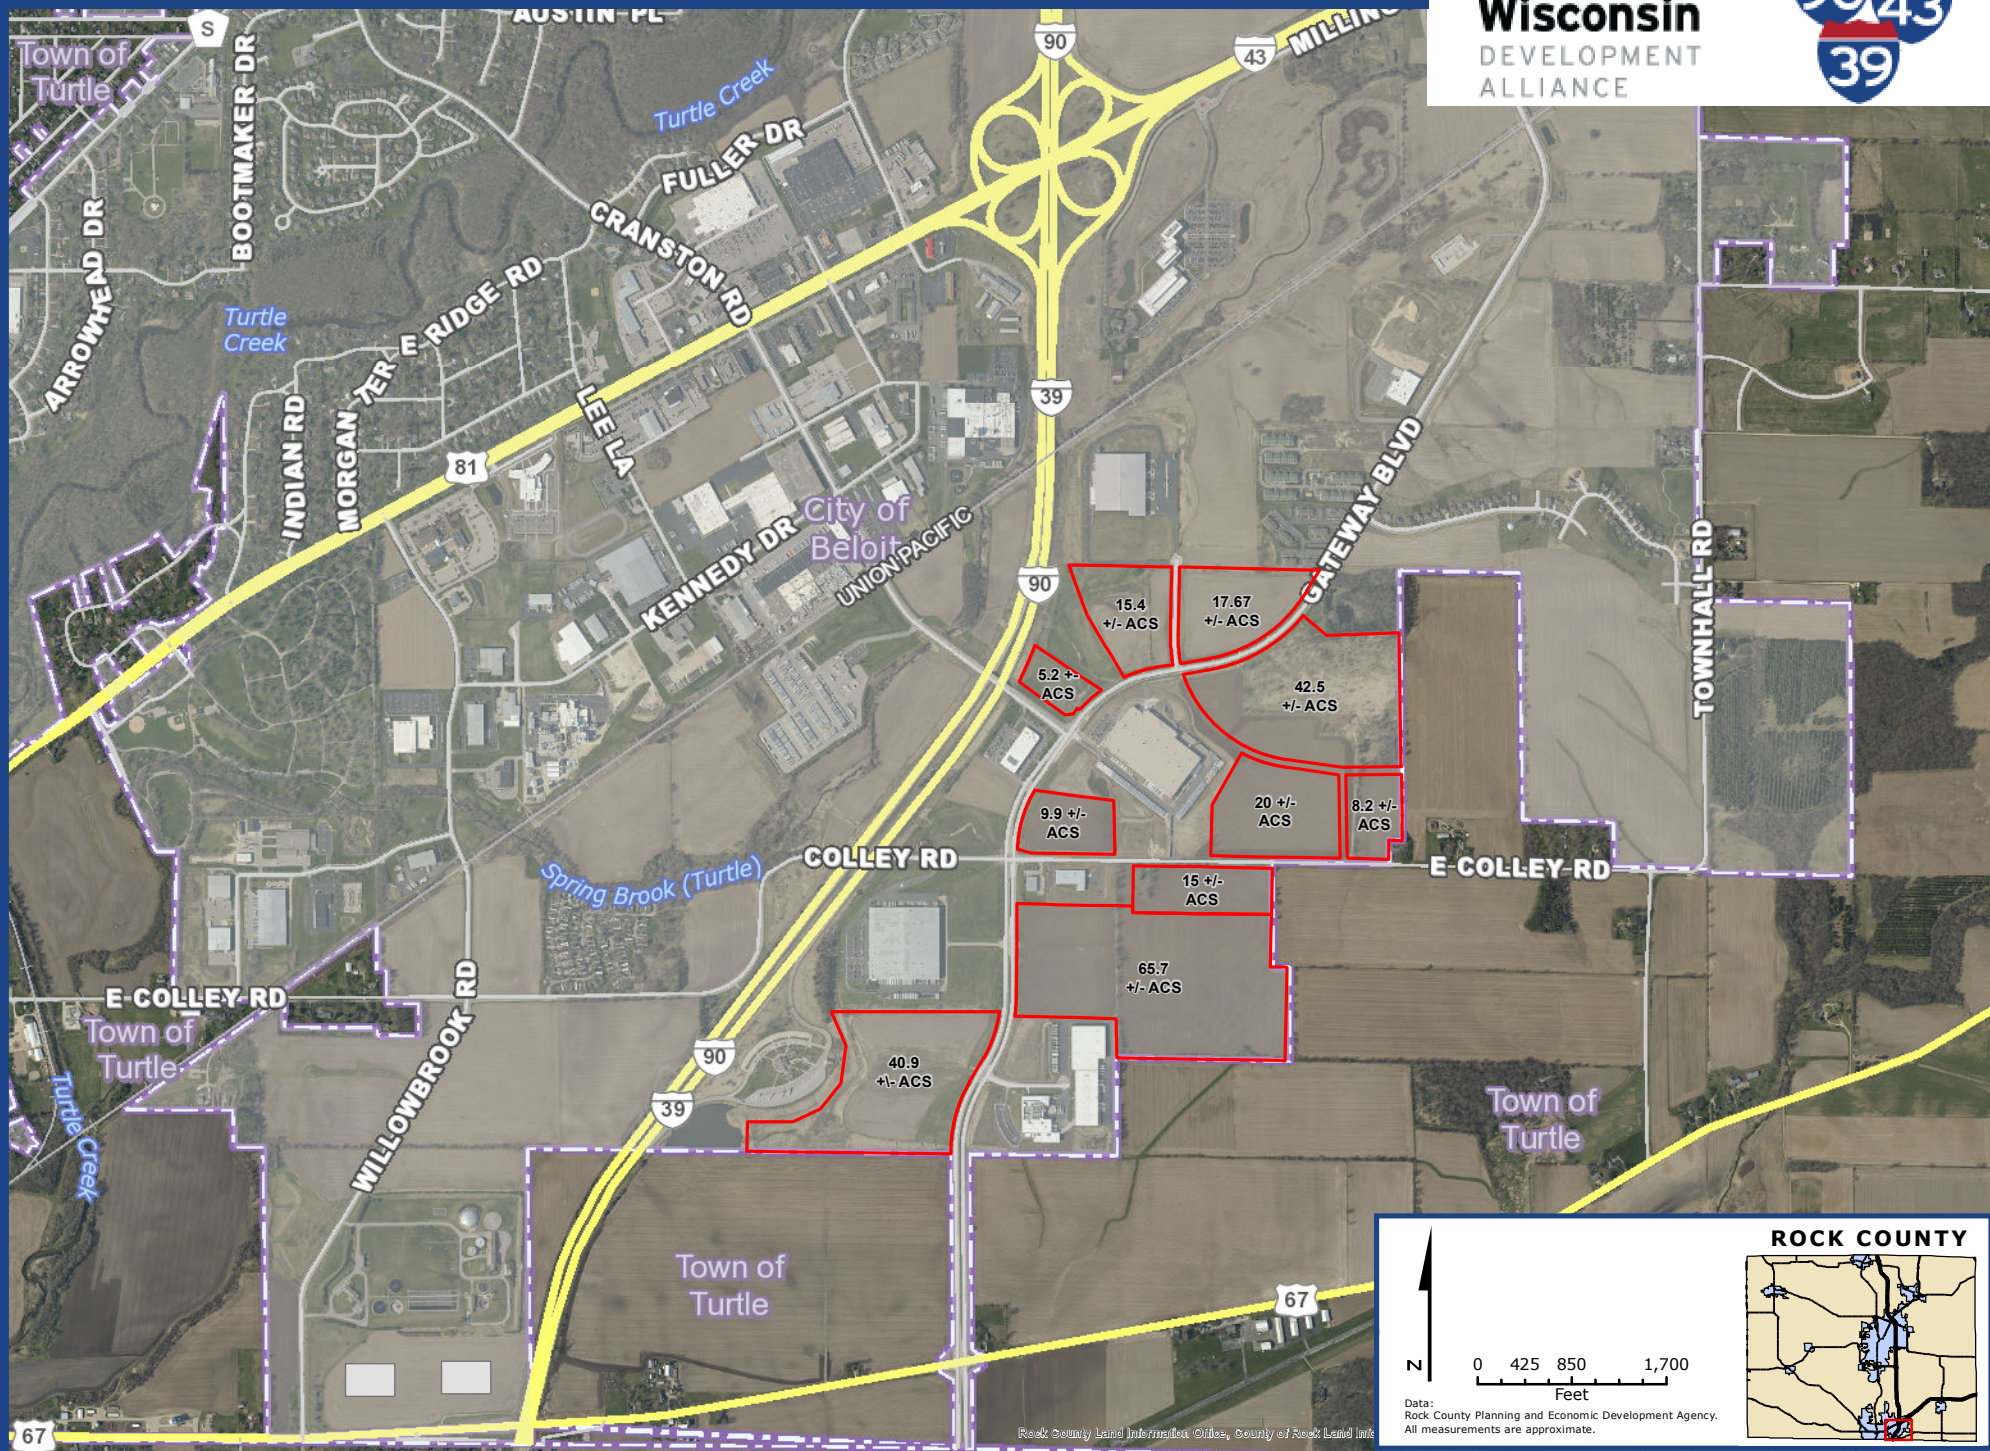

# Gateway Business Park - Beloit, WI

**Rock County  
Wisconsin**  
DEVELOPMENT  
ALLIANCE

**ROCK COUNTY**

67

0 425 850 1,700  
Feet

Data:  
Rock County Planning and Economic Development Agency.  
All measurements are approximate.