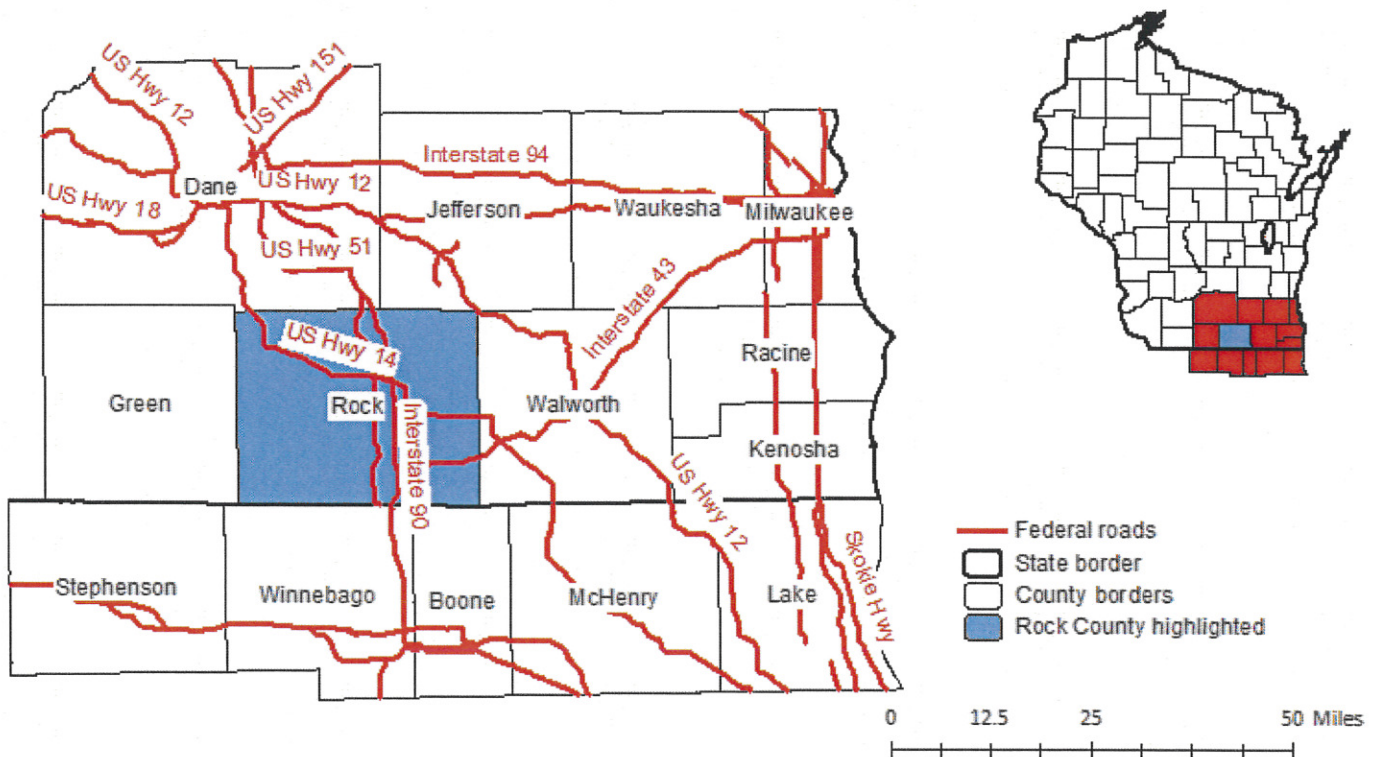

Commuting Patterns for Rock County, Wisconsin

People who work in Rock Co., WI, live in:

Residence	Estimated # of Workers
Rock Co., WI	55,100
Winnebago Co., IL	3,691
Dane Co., WI	1,920
Walworth Co., WI	1,343
Green Co., WI	1,118
Jefferson Co., WI	1,017
Boone Co., IL	242
Milwaukee Co., WI	182
Waukesha Co., WI	148
Cook Co., IL	117
Elsewhere	1,294

People who live in Rock Co., WI, work in:

Workplace	Estimated # of Workers
Rock Co., WI	55,100
Dane Co., WI	8,444
Winnebago Co., IL	4,224
Walworth Co., WI	2,892
Jefferson Co., WI	1,622
Green Co., WI	772
Boone Co., IL	594
Milwaukee Co., WI	320
Waukesha Co., WI	257
Cook Co., IL	230
Elsewhere	1,326

U.S. Dept. of Commerce, Census Bureau, American Community Survey 2006-2010, County Flow files

Travel Time to Work (in Minutes)

	< 10	10 to 14	15 to 19	20 to 24	25 to 29	30 to 34	35 to 44	45 to 59	60+	Average
Rock Co. Estimate	18.6%	19.3%	15.7%	12.2%	6.0%	9.6%	6.1%	7.3%	5.1%	22.3
Wisconsin Estimate	18.8%	17.5%	16.4%	14.8%	6.4%	10.6%	5.4%	5.3%	4.6%	21.5

U.S. Dept. of Commerce, Census Bureau, American Community Survey 2007-2011, Table S0801

Original data from ACS 2006-2010 County flow files; mapping by WIDWD Office of Economic Advisors