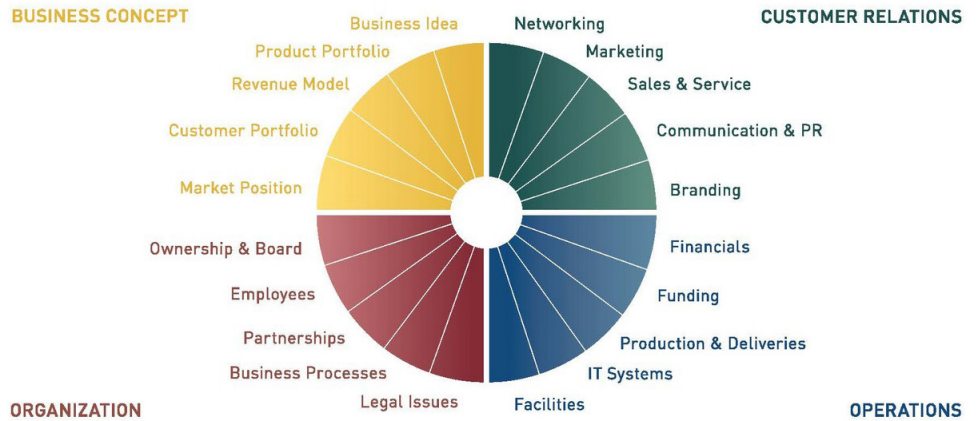

The Rock County Entrepreneurial Business Development (RCEBD) program is a regional resource that assists start-ups and small businesses located in Rock County, WI.

We help you evaluate your business concepts, sales and marketing needs, operations requirements as well as your current and future organizational priorities.

Our goal is to assist you in developing a sustainable business through coaching, mentoring, technical assistance and connecting you to the resources you need to be successful.

Explore, Focus & Navigate Your Business Concepts and Growth Opportunities.

Follow these Steps:

- 1. Eligibility** - If you are an entrepreneur, early-stage or second stage company located in Rock County, then complete the program's online application by visiting RockCountySmallBiz.com.
- 2. In-Take & Entry Level Review** - During this one-on-one exchange, your current and/or proposed business concept(s), product/service and related ideas will be discussed. Next, a formal GrowthWheel® Assessment will be generated to provide a visual, analytic road map.
- 3. Strategy Development & Connections** - Per your GrowthWheel® Assessment, key opportunities and challenges; resource and technical assistance identification; and implementation steps will be outlined and prioritized.
- 4. Coaching & Mentoring** - Periodic reviews and status updates will be scheduled to ensure that milestone progress is occurring. When / where appropriate, strategic pivots and additional resource recommendations will be identified and evaluated.

GrowthWheel®

GrowthWheel® is an entrepreneurial and small business assessment tool that provides a visual road map for identifying strategic action items for your business.

Assisting you in...

Business Concept Review & Prioritization